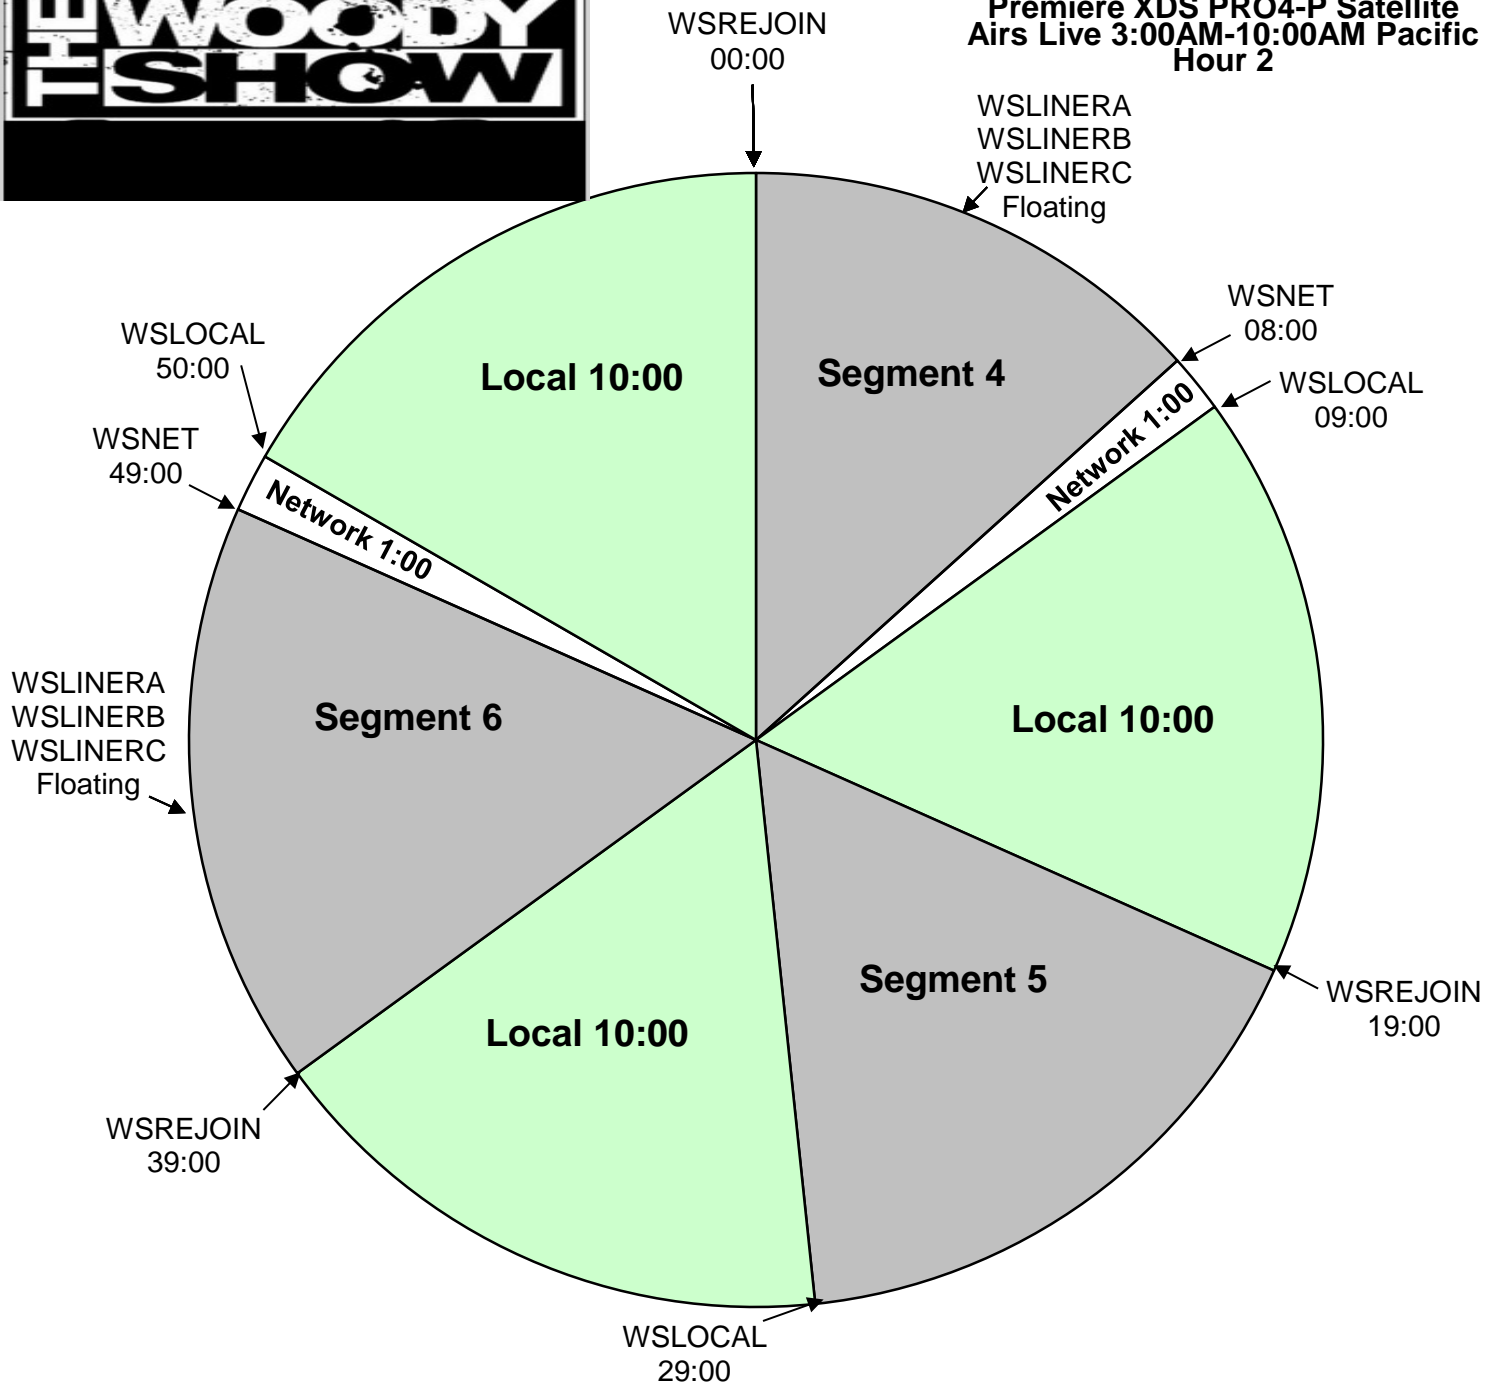

The Woody Show
XDS Program: Woody Show NAT
 Effective March 16th 2020
 Premiere XDS PRO4-P Satellite
 Airs Live 3:00AM-10:00AM Pacific
 Hour 2

Local Breaks filled with news, traffic, weather, promos, spots, local contesting/stationality, jingle/sweeper imaging and song at the end.

Affiliates to ID station in the 10 minute break prior to top of hour

All breaks float.

XDS Relays:

- WSLOCAL - Fires local breaks.
- WSNET - Fires network breaks.
- WSLINERA - Liner A Start (Positioning Statement followed by Station Name) :05
- WSLINERB - Liner B Start (Station Name followed by Positioning Statement) :05
- WSLINERC - Liner C Start (Reserved for Future Use) :05
- WSREJOIN - Rejoin program